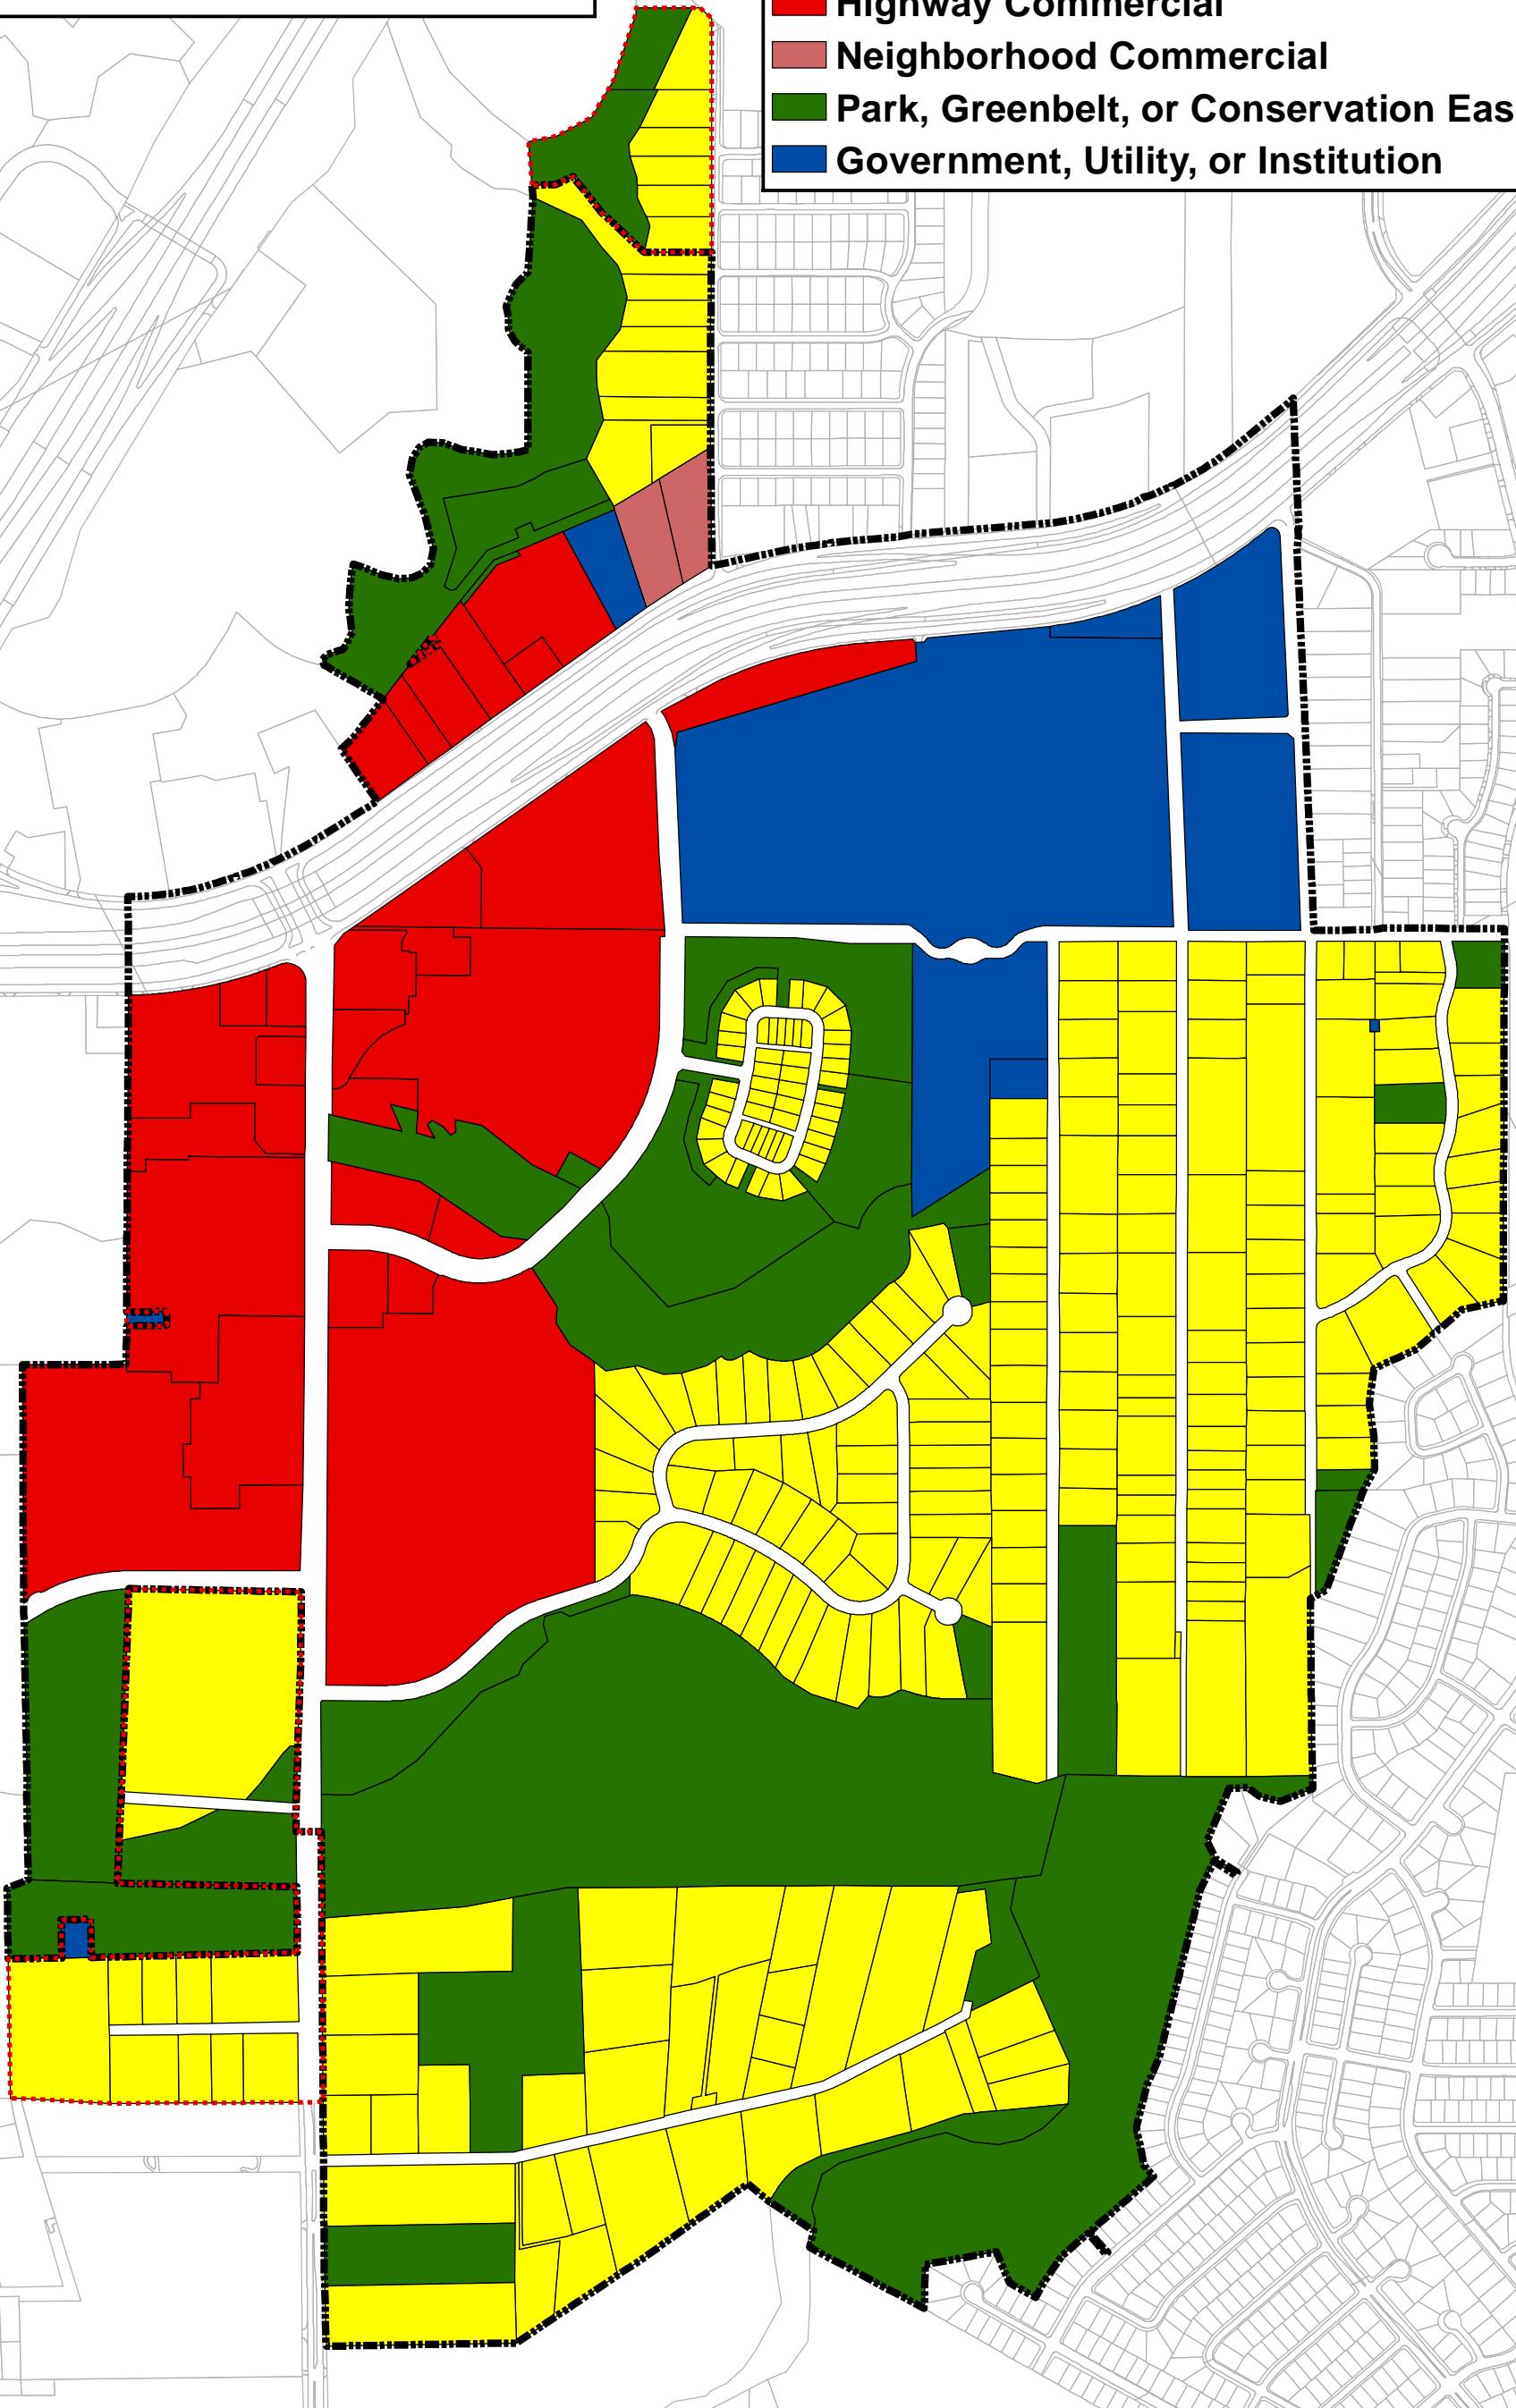

 City of Sunset Valley ETJ
 City of Sunset Valley City Limits

GENERAL LAND USE

-  Single Family
-  Highway Commercial
-  Neighborhood Commercial
-  Park, Greenbelt, or Conservation Easement
-  Government, Utility, or Institution

City of Sunset Valley Future Land Use Map 2011